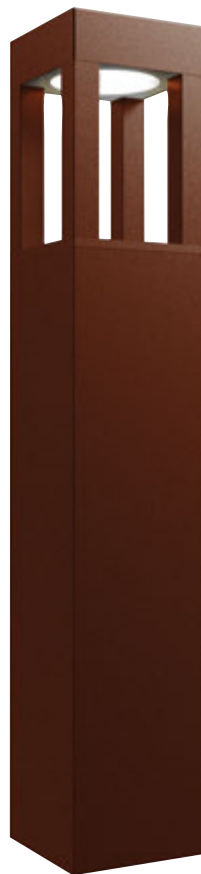

Aries

- Robust die-cast aluminium bollard with a choice of textured finishes suitable for commercial applications
- Supplied c/w root mounting kit
- Non-dimmable

only applies to 3000K variants

Graphite

Black

INPUT	HERTZ	TEMP	LIFETIME (HRS)	CRI	SDCM	BEAM ANGLE	CLASS	IP	IK
220/240V	50/60Hz	-10°C to 40°C	L80 50,000	80	5	360°	1	IP65	IK08

CODE	DESCRIPTION	WATTAGE	CCT	LUMENS	LM/W
AARIES/900/GR/CW	Cool White - Graphite	20W	4000K	1300lm	65lm/W
AARIES/900/BL/CW	Cool White - Black				
AARIES/900/RU/CW	Cool White - Rust				
AARIES/900/GR/WW	Warm White - Graphite		3000K		
AARIES/900/BL/WW	Warm White - Black				
AARIES/900/RU/WW	Warm White - Rust				