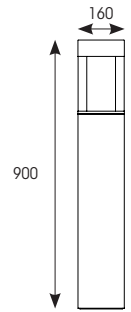

Aries

- Robust die-cast aluminium bollard with a choice of textured finishes suitable for commercial applications
- Supplied c/w root mounting kit
- Non-dimmable

only applies to 3000K variants

Graphite

Black

INPUT	HERTZ	TEMP	LIFETIME (HRS)	CRI	SDCM	BEAM ANGLE	CLASS	IP	IK
220/240V	50/60Hz	-10°C to 40°C	L80 50,000	80	5	360°	1	IP65	IK08

CODE	DESCRIPTION	WATTAGE	CCT	LUMENS	LM/W
AARIES/900/GR/CW	Cool White - Graphite	20W	4000K	1300lm	65lm/W
AARIES/900/BL/CW	Cool White - Black				
AARIES/900/RU/CW	Cool White - Rust				
AARIES/900/GR/WW	Warm White - Graphite		3000K		
AARIES/900/BL/WW	Warm White - Black				
AARIES/900/RU/WW	Warm White - Rust				