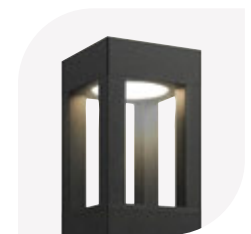

Aries

- Robust die-cast aluminium bollard with a choice of textured finishes suitable for commercial applications
- Supplied c/w root mounting kit
- Non-dimmable

only applies to 3000K variants

Graphite

Black

INPUT	HERTZ	TEMP	LIFETIME (HRS)	CRI	SDCM	BEAM ANGLE	CLASS	IP	IK
220/240V	50/60Hz	-10°C to 40°C	L80 50,000	80	5	360°	1	IP65	IK08

CODE	DESCRIPTION	WATTAGE	CCT	LUMENS	LM/W
AARIES/900/GR/CW	Cool White - Graphite	20W	4000K	1300lm	65lm/W
AARIES/900/BL/CW	Cool White - Black				
AARIES/900/RU/CW	Cool White - Rust				
AARIES/900/GR/WW	Warm White - Graphite		3000K		
AARIES/900/BL/WW	Warm White - Black				
AARIES/900/RU/WW	Warm White - Rust				